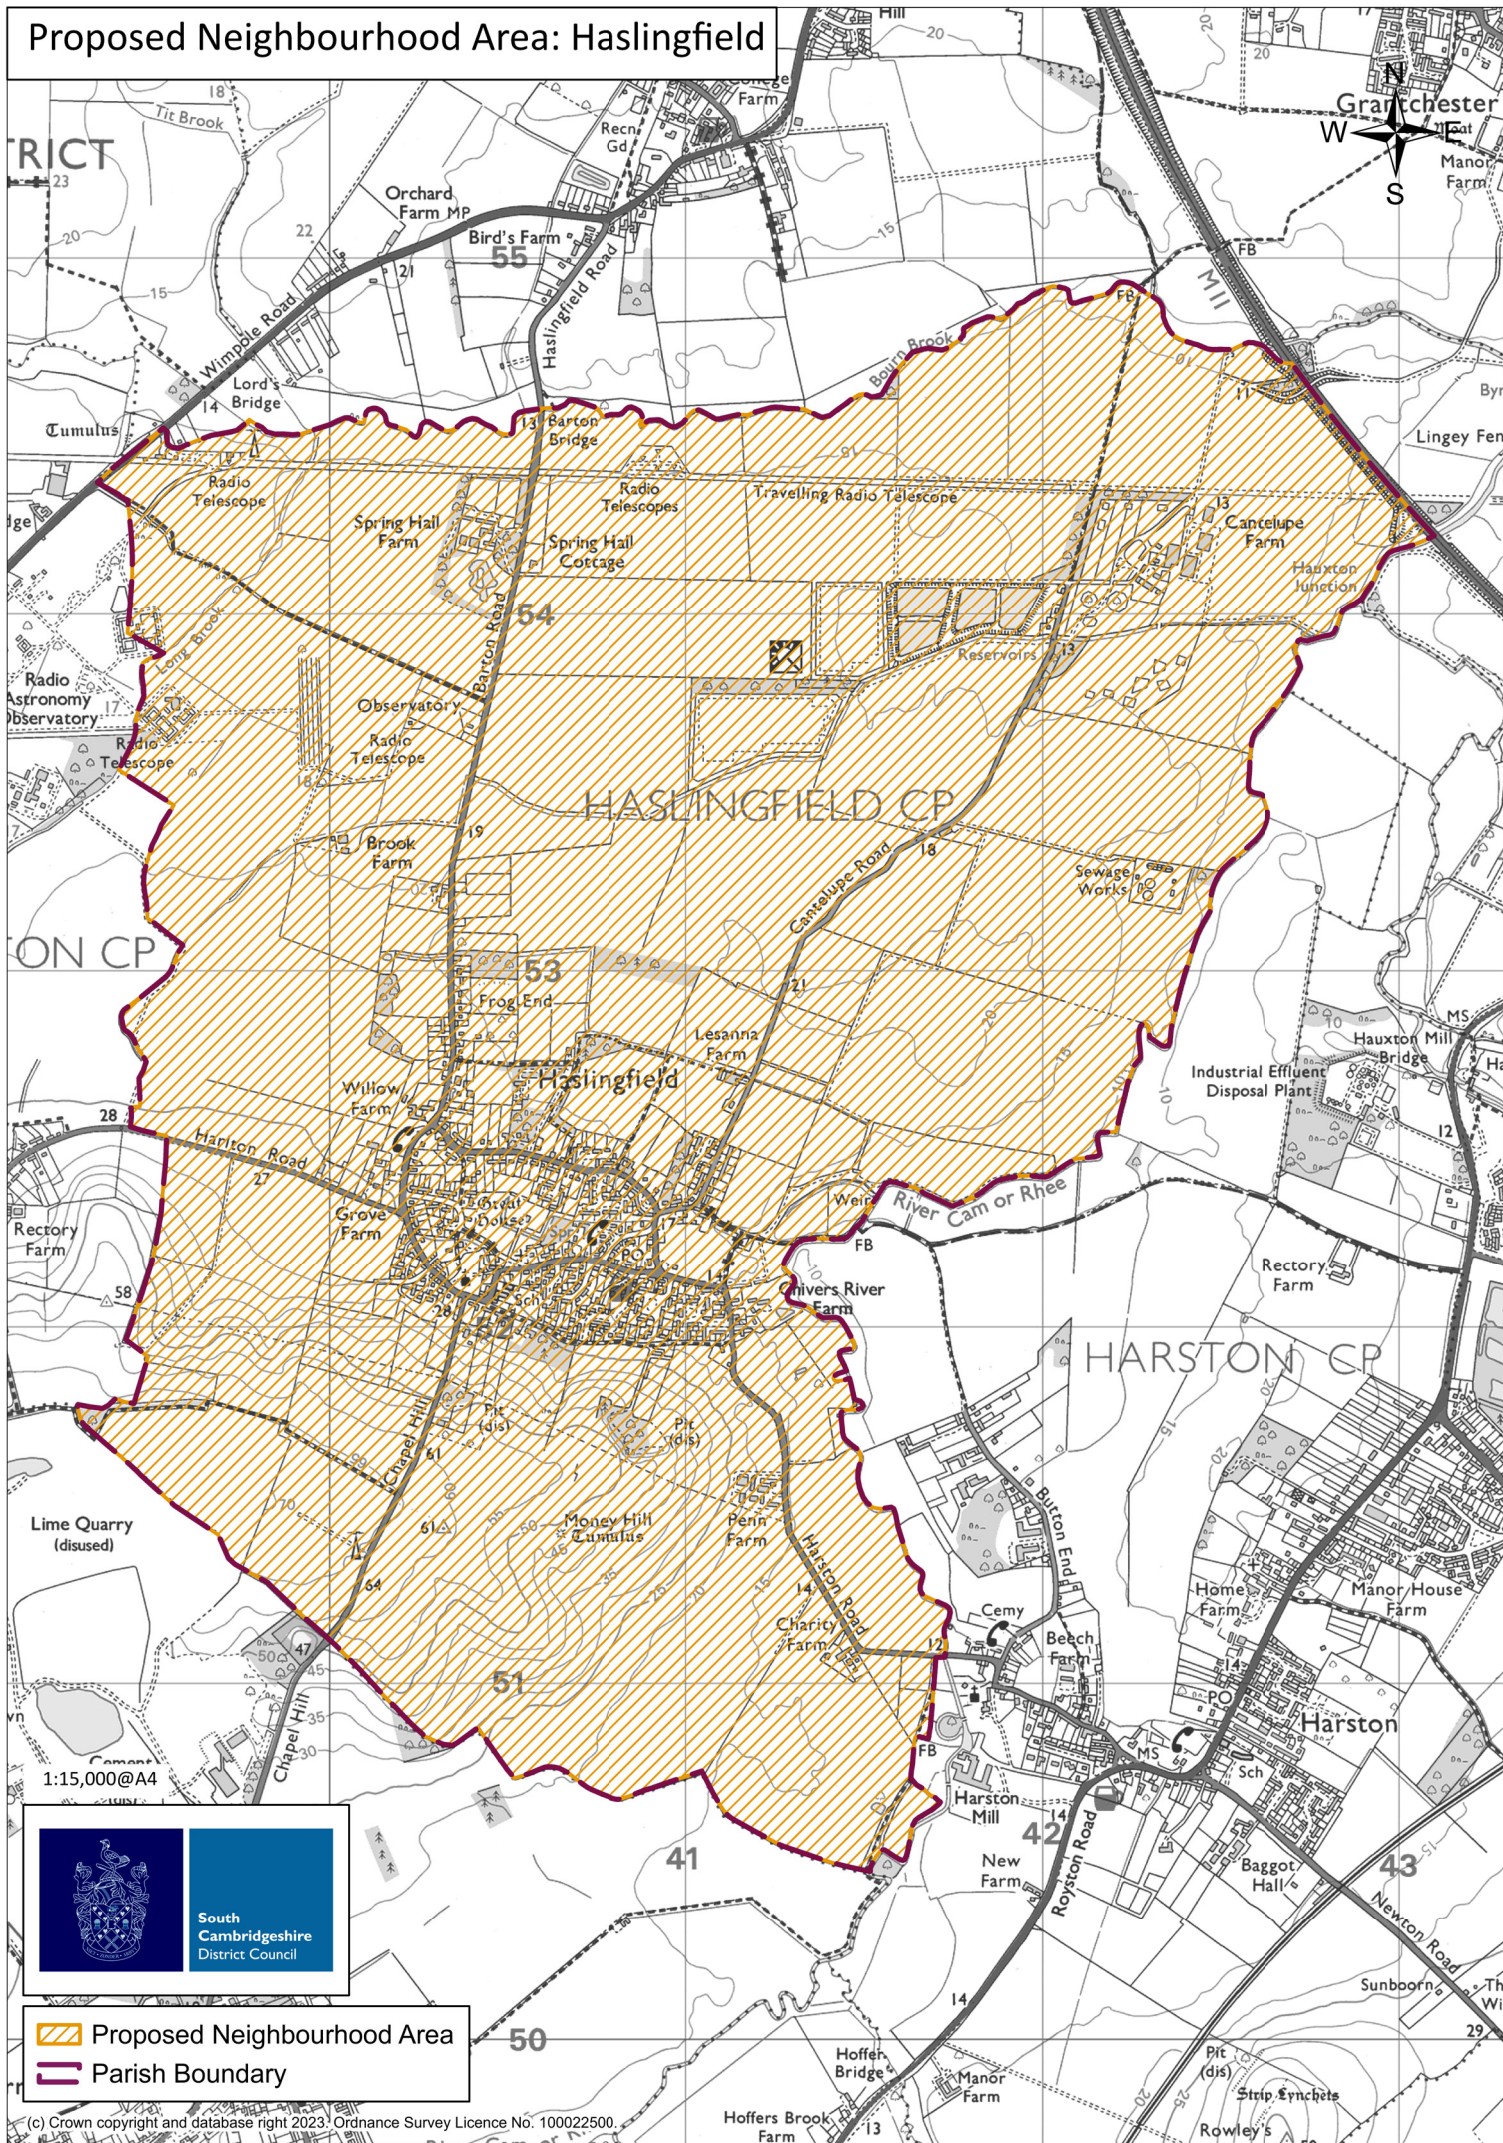

Proposed Neighbourhood Area: Haslingfield

1:15,000@A4

 Proposed Neighbourhood Area
 Parish Boundary